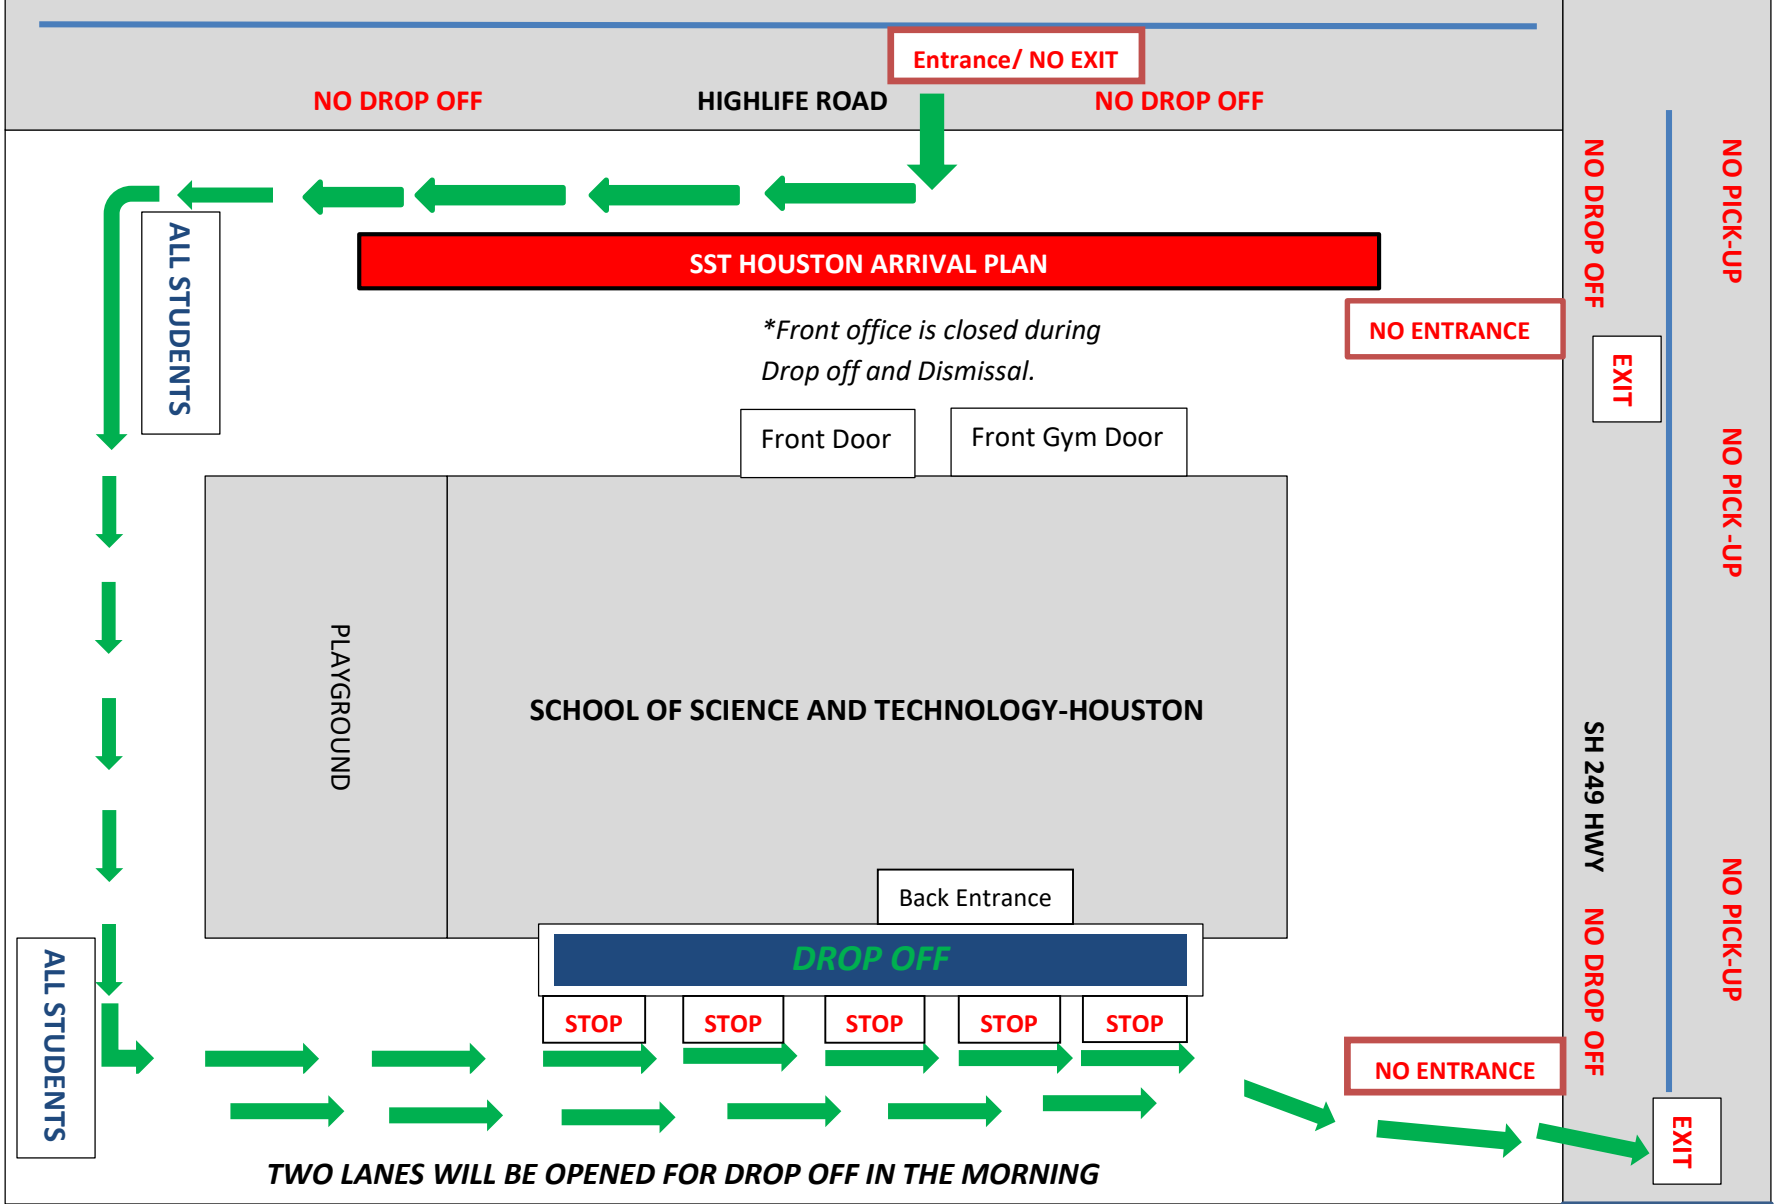

SST HOUSTON ARRIVAL PLAN

All students are dropped off at the Back Entrance during arrival, from 7:15- 7:45 am

**SCHOOL OF SCIENCE AND TECHNOLOGY-HOUSTON
ARRIVAL PLAN**

SST Houston Dismissal

**DISMISSAL HAS CHANGED: We will now have one dismissal time for all students*

3:05-3:30pm

Front Gym Door: Daycare, K and all Siblings of K Students
Back Door: 1st -7th Grade students

SCHOOL OF SCIENCE AND TECHNOLOGY-HOUSTON DISMISSAL PLAN