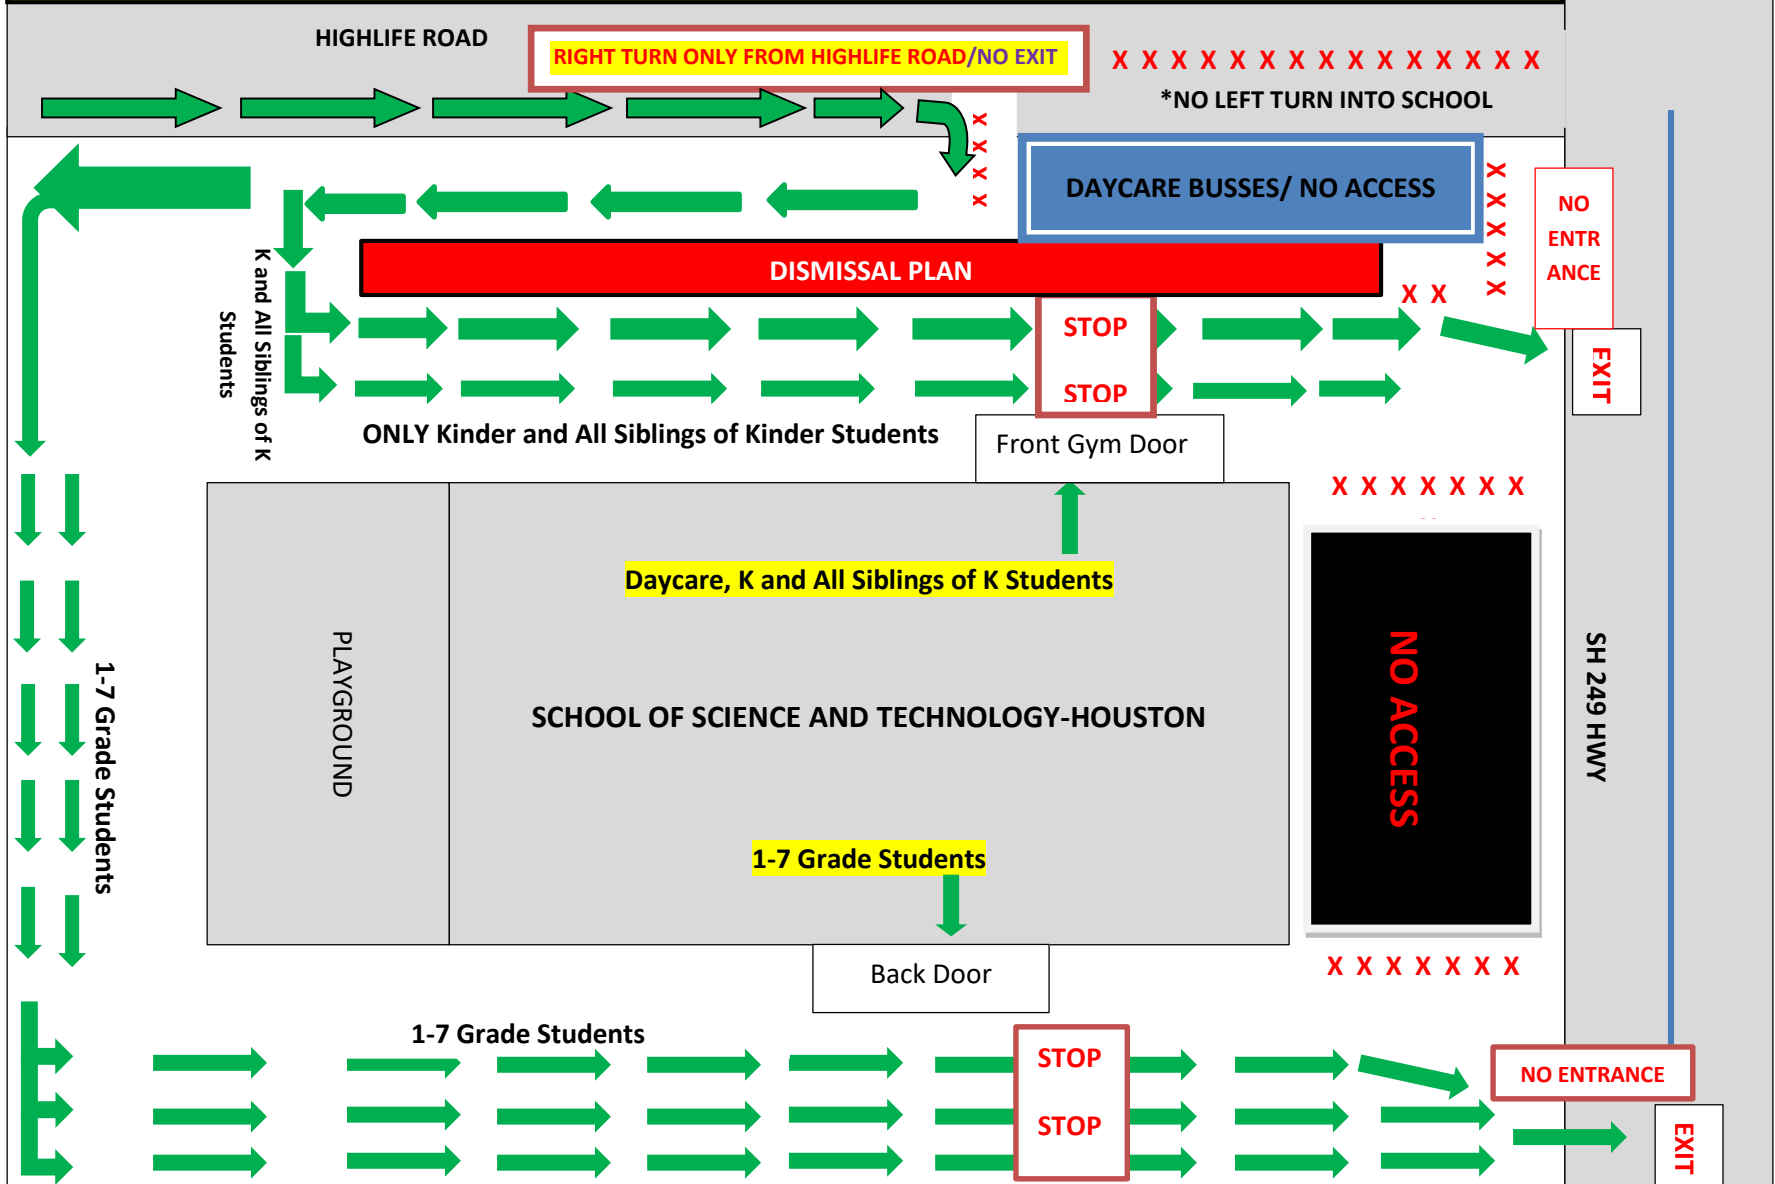

SST HOUSTON ARRIVAL PLAN

All students are dropped off at the Back Entrance during arrival, from 7:15- 7:45 am

**SCHOOL OF SCIENCE AND TECHNOLOGY-HOUSTON
ARRIVAL PLAN**

SST Houston Dismissal

**DISMISSAL HAS CHANGED: We will now have one dismissal time for all students*

3:05-3:30pm

Front Gym Door: Daycare, K and all Siblings of K Students
Back Door: 1st -7th Grade students

SCHOOL OF SCIENCE AND TECHNOLOGY-HOUSTON DISMISSAL PLAN